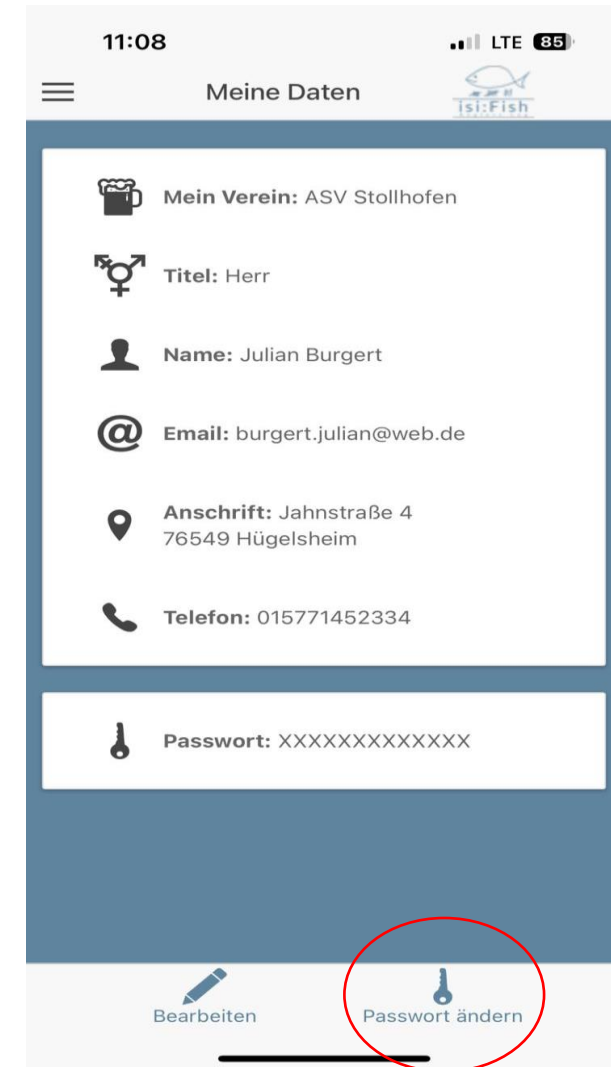

Persönliche Daten und Passwort