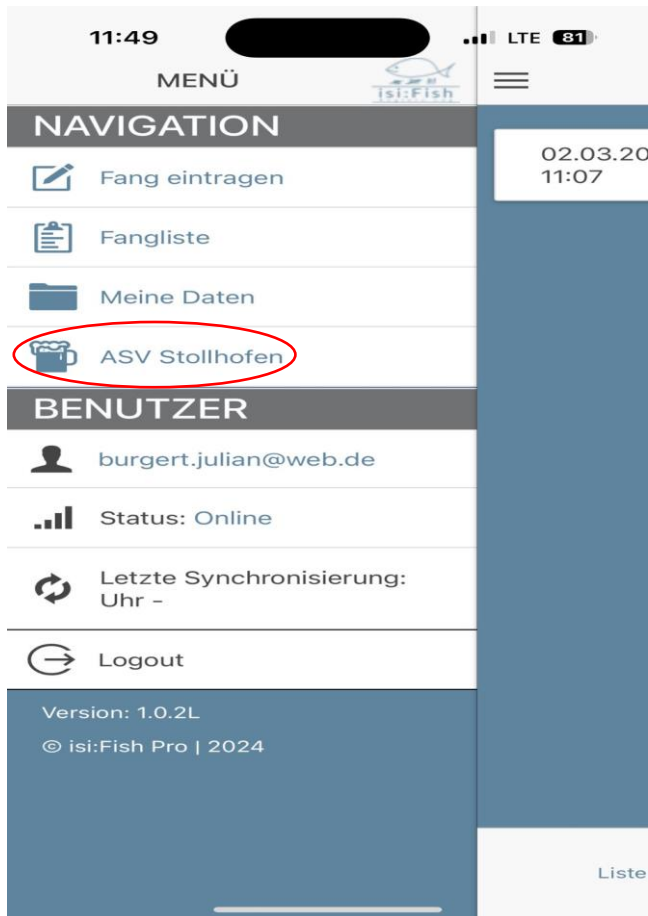

Weitere Informationen oder Hilfe